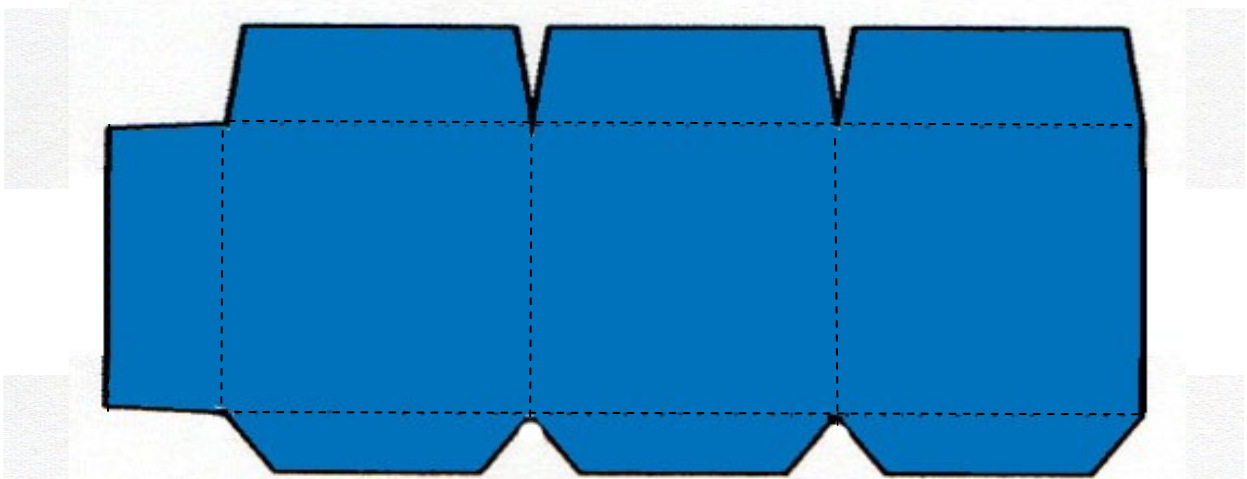

# The Modern Mystic League's Magical Floating Dice

This clever dice illusion can be demonstrated using the background (as in **The Modern Mystic League's** logo above), or without.

*See how it looks here :-*

<http://youtu.be/koMnZBkvsV8>

The  
Modern Mystic League's  
website can be found at  
<http://www.memel.org.uk>

Stick, or print the three pieces onto card before cutting them out.

**Cut, Fold and assemble like this.**