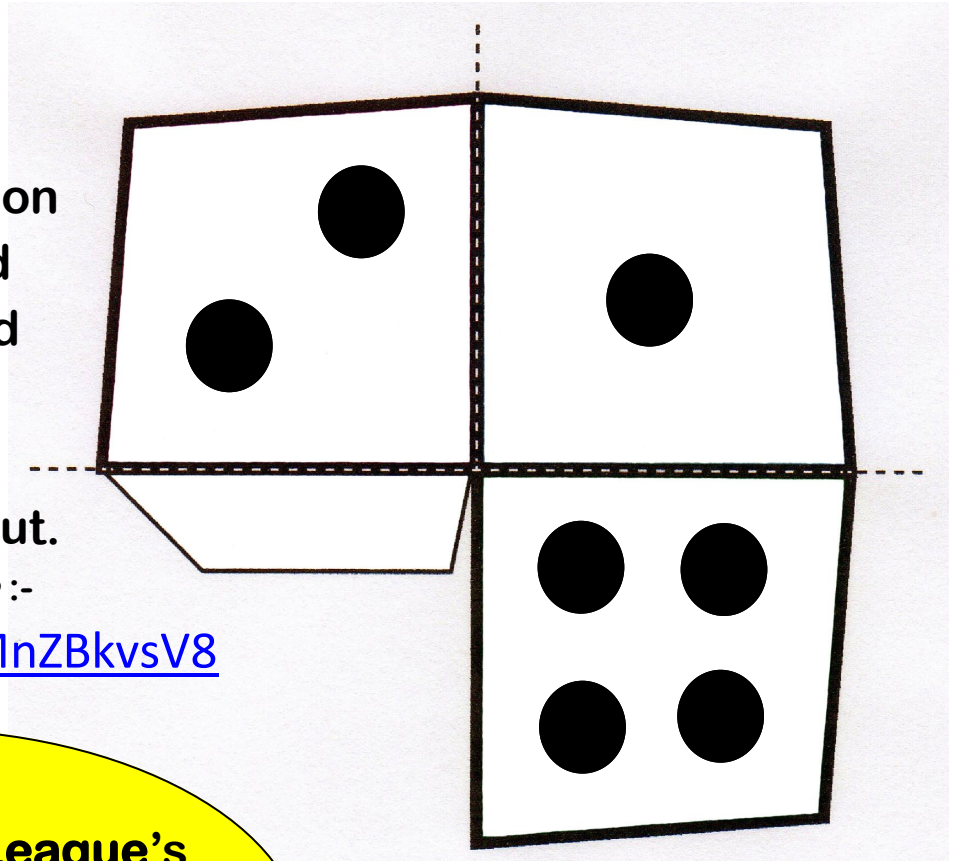

# The Modern Mystic League's Magical Floating Dice

This clever dice illusion can be demonstrated using the background (as in **The Modern Mystic League's** logo above), or without.

*See how it looks here :-*

<http://youtu.be/koMnZBkvsV8>

The  
Modern Mystic League's  
website can be found at  
<http://www.memel.org.uk>

Stick, or print the three pieces onto card before cutting them out.

**Cut, Fold and assemble like this.**