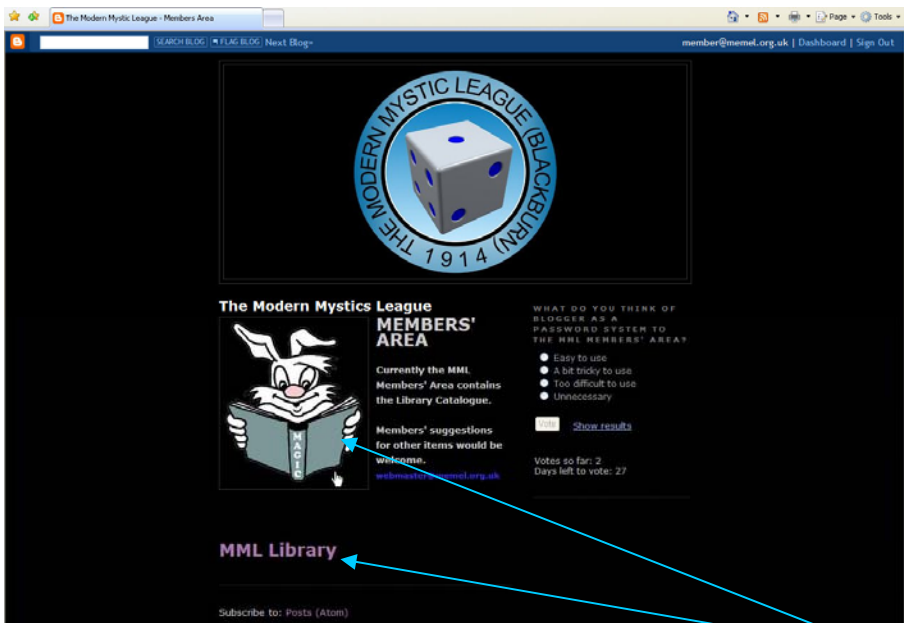

Accessing the MML Members' Area

On the Members' Area page click one of the dice, or the Members' Area link:

This will take you to 'Blogger' login:

Username is your full memel.org.uk email address.

Once you are logged in, click on the Magic Rabbit or the **MML Library** link:

This will take you back to the memel.org.uk site,
*But in to part of the site only accessible
through the password-protected blogger page:*

N.B. when you browse the Members' Area use the internal links ([Back to Main Library Page](#) etc.) to navigate between pages.