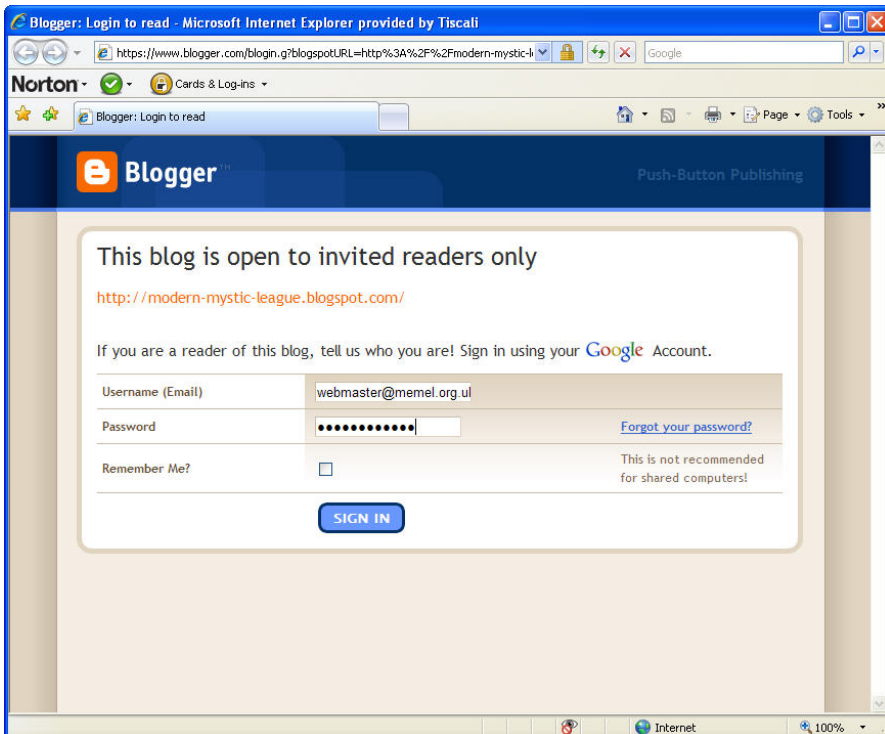

Accessing the MML Members' Area

On the Members' Area page click one of the dice, or the Members' Area link:

This will take you to 'Blogger' login:

Username is your full memel.org.uk email address.

Once you are logged in, click on the Magic Rabbit or the **MML Library** link:

This will take you back to the memel.org.uk site,
*But in to part of the site only accessible
through the password-protected blogger page:*

N.B. when you browse the Members' Area use the internal links ([Back to Main Library Page](#) etc.) to navigate between pages.