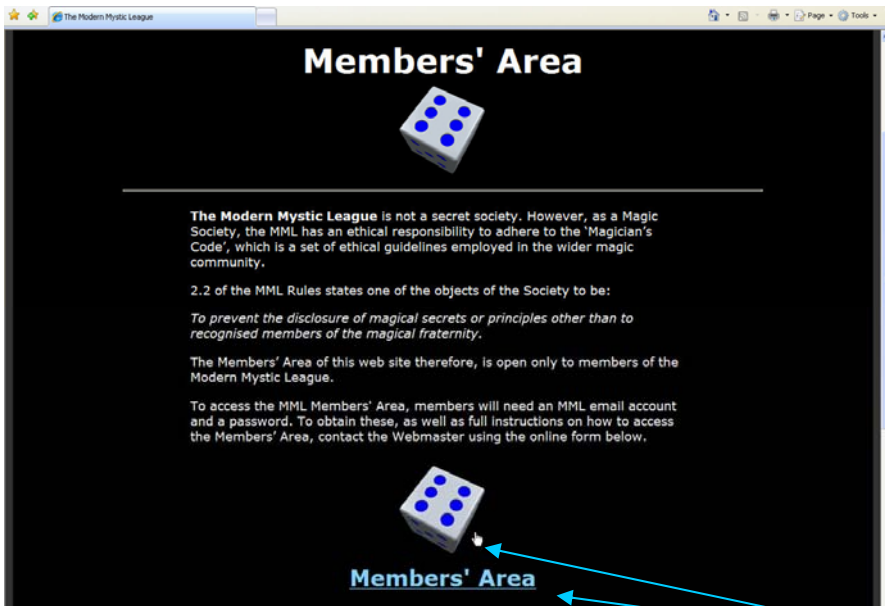

Accessing the MML Members' Area

On the Members' Area page click one of the dice, or the Members' Area link:

This will take you to 'Blogger' login:

Username is your full memel.org.uk email address.

Once you are logged in, click on the Magic Rabbit or the **MML Library** link:

This will take you back to the memel.org.uk site,
*But in to part of the site only accessible
through the password-protected blogger page:*

N.B. when you browse the Members' Area use the internal links ([Back to Main Library Page](#) etc.) to navigate between pages.