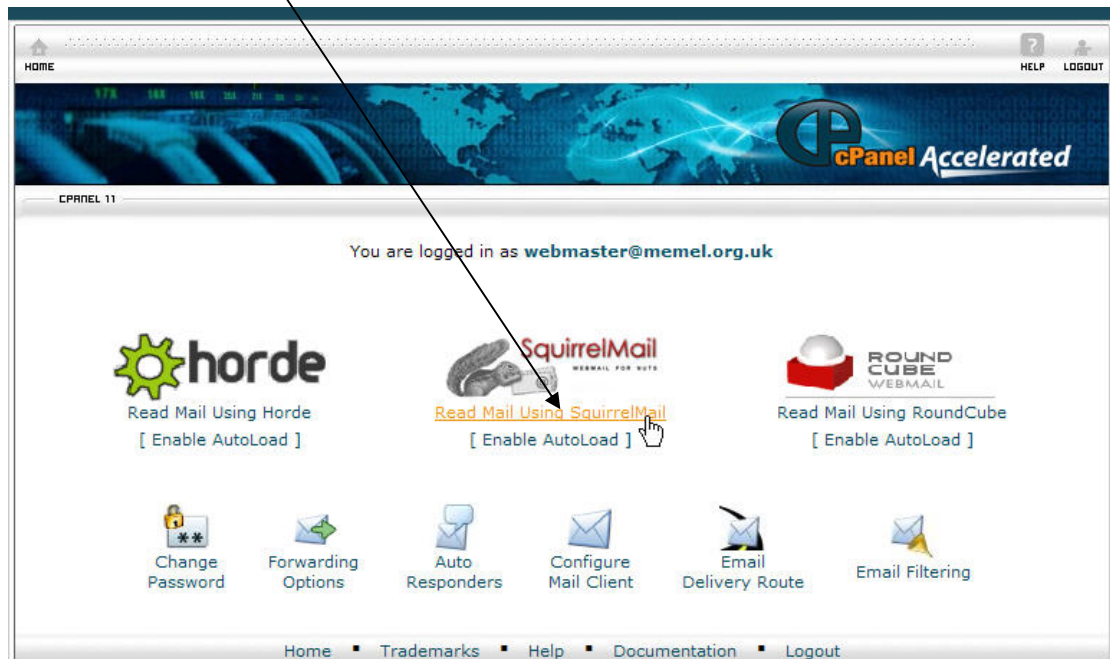

This will take you to the cPanel;

From the cPanel you can access your mail using horde, SquirrelMail or Round Cube.

Among other options you can change your password from here.

Click [Read Mail Using SquirrelMail](#):

This will take you to your webmail: