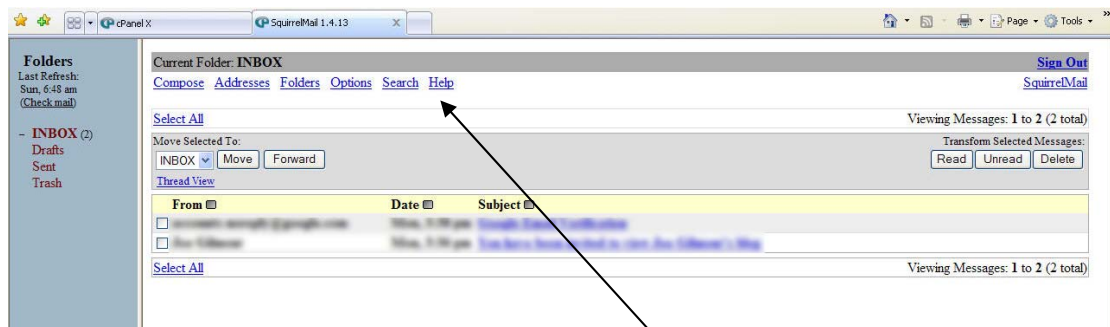

If you need help using webmail use the online help, or contact:

webmaster@memel.org.uk